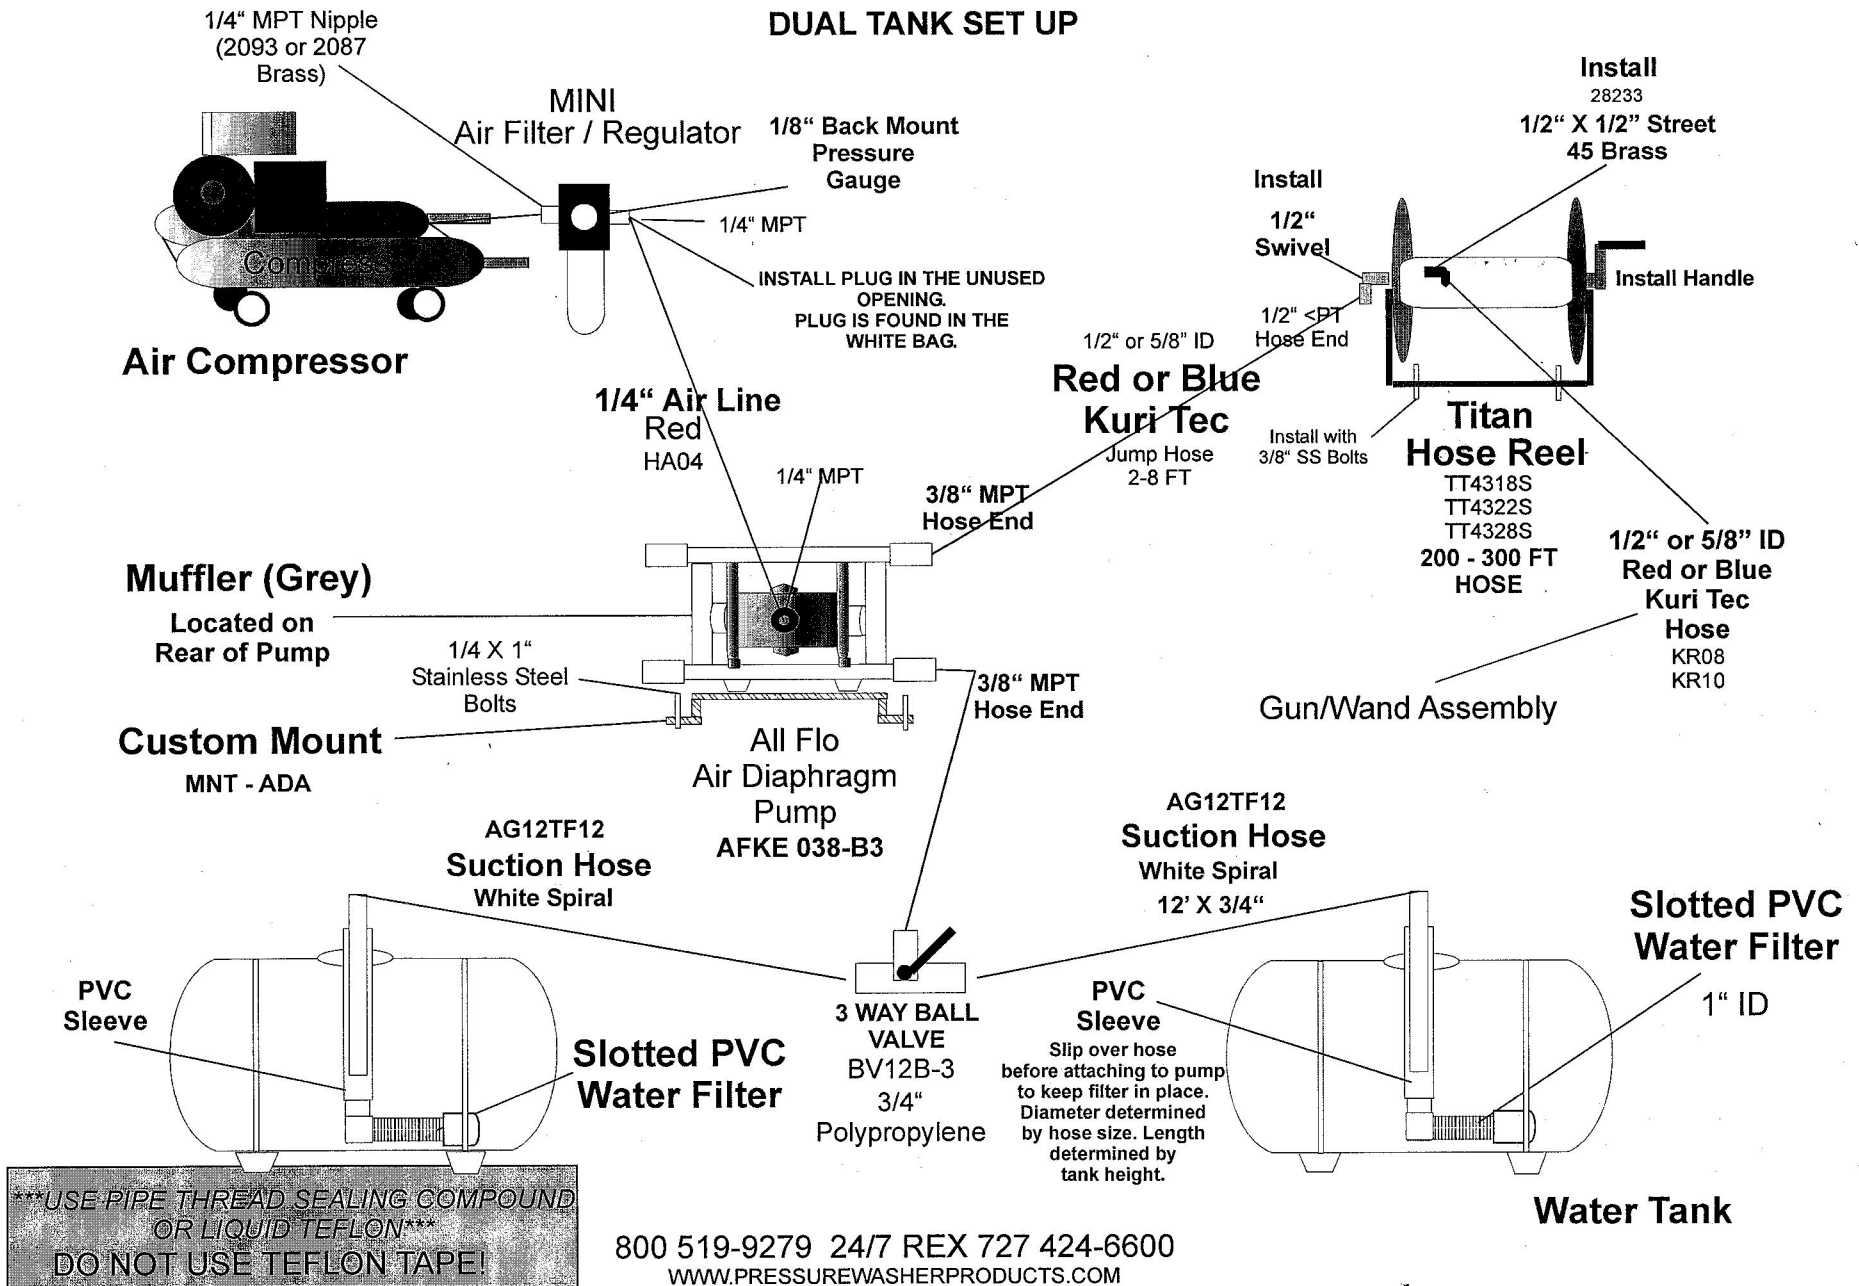

All-Flo Air Diaphragm Pump System

DUAL TANK SET UP

*****USE PIPE THREAD SEALING COMPOUND OR LIQUID TEFLON***
DO NOT USE TEFLON TAPE!**