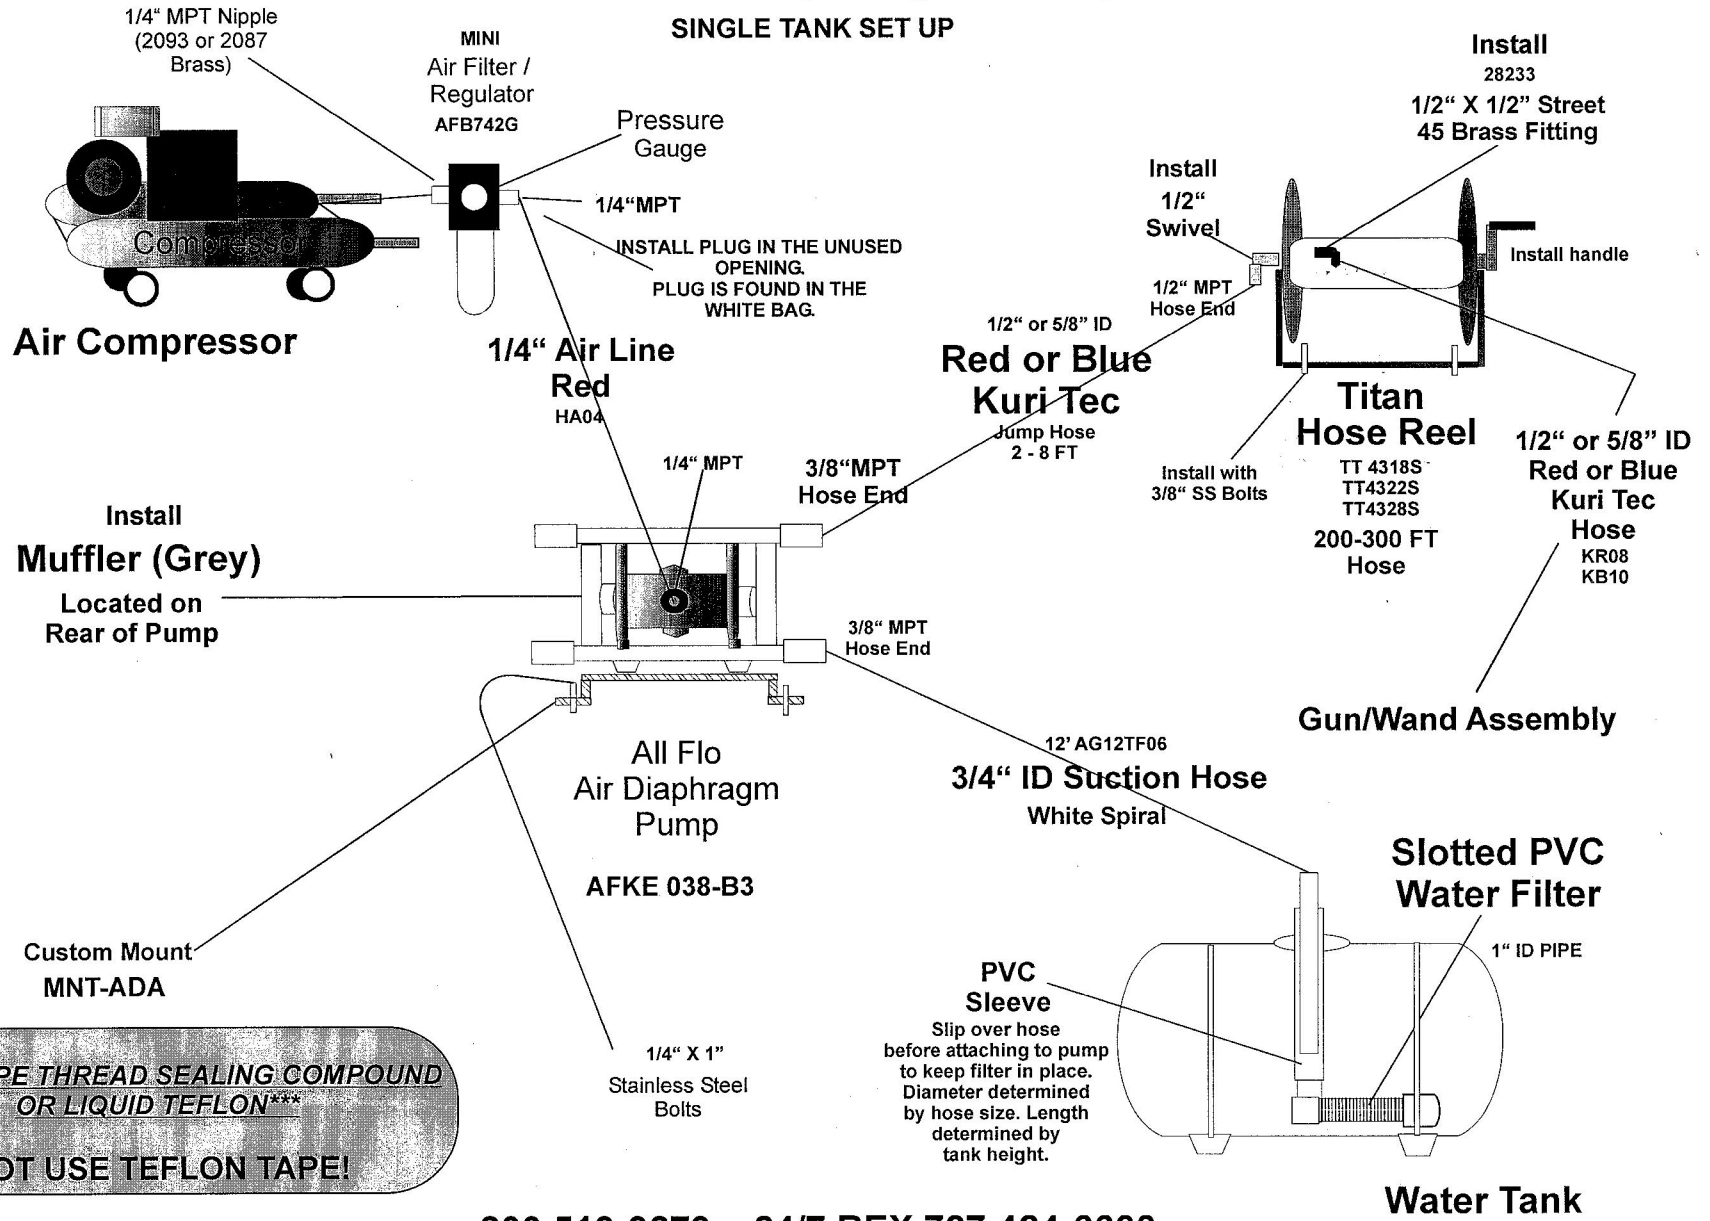

All-Flo Air Diaphragm Pump

SINGLE TANK SET UP

*****USE PIPE THREAD SEALING COMPOUND OR LIQUID TEFLON*****

DO NOT USE TEFLON TAPE!

800 519-9279 24/7 REX 727 424-6600

WWW.PRESSURE WASHER PRODUCTS.COM